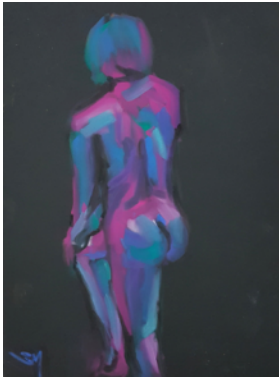

Victor II
8 x 10
acrylic on canvas

Woman in Yellow
24x18
pastel on paper
framed

Woman in Blue no..3
16x16
pastel on paper
framed

Woman in Blue no.1
24x18
pastel on paper
framed

Man in Blue
24x18
pastel on paper
framed

SOLD

Karsten 2 , 3 & 4
9 x 12
pastel on paper
framed

The Respite
24 x 30
acrylic on canvas
unframed

Adonis 8" x 10"
12 x14
acrylic on canvas **SOLD**
framed

Woman Lying Down - grey tones
11 x 14
acrylic on yupo (synthetic paper)
unframed

Red Woman Wrapped in herself
11 x 14
acrylic on canvas
framed

Pink Lady
9 x 12
pastel on paper
unframed

Woman in Yellow lying down
12 x 18
pastel on paper
unframed

Figure in Brown ink Man
9 x 12
ink on paper
framed